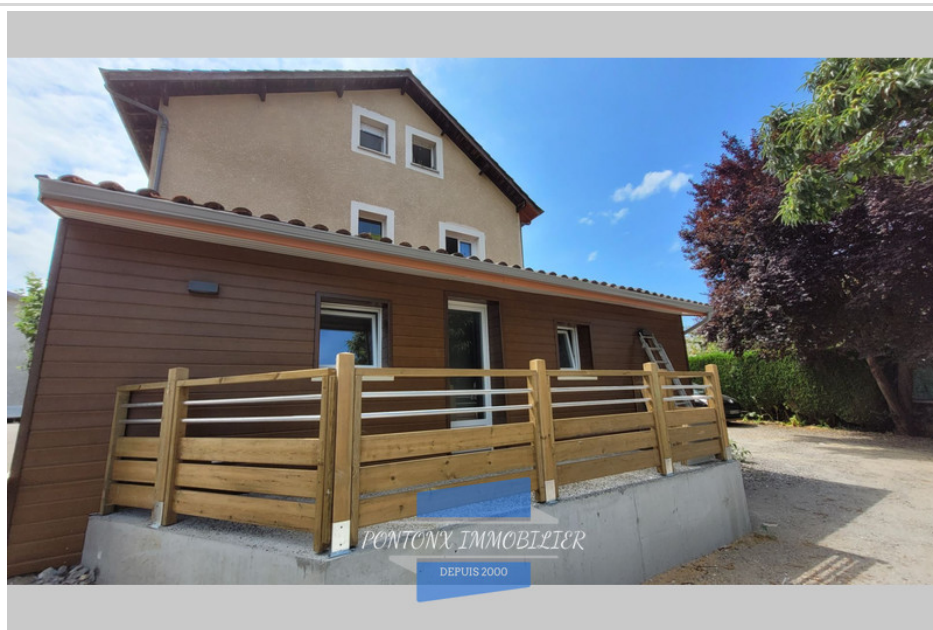

Surface of the living : 19 m<sup>2</sup>

Features :

double glazing

1 bedroom

1 terrace

1 shower

1 WC

Energy class (dpe) : E

## Apartment 1928 Gamarde-les-Bains

Gamarde new t2, comprising main room with kitchen, separate bedroom with closet, shower room with wc. Terrace. Free immediately Lyer 440 euros including household waste tax. Security deposit 430 euros