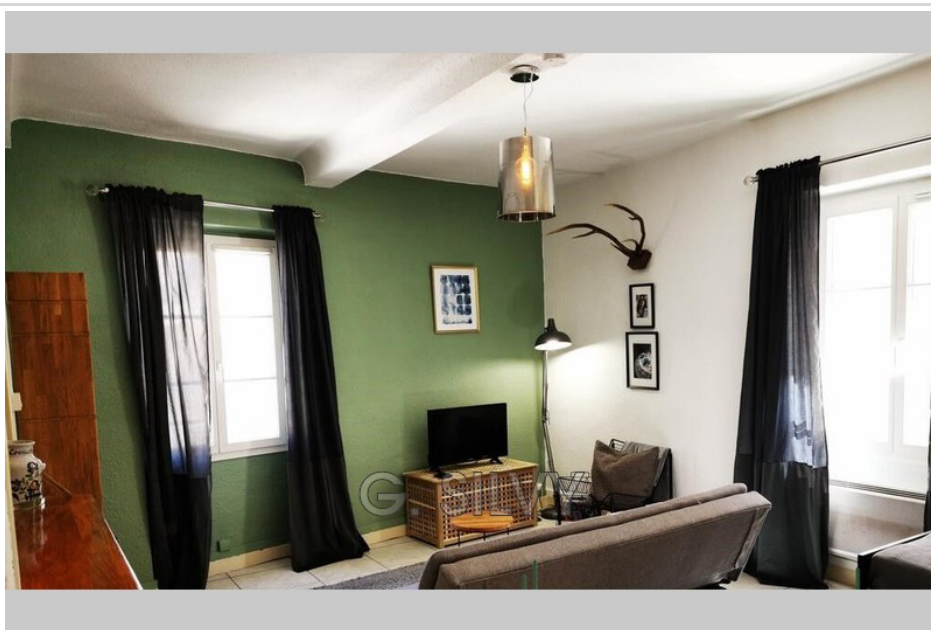

Surface : 40 m²

Surface of the living : 23 m²

Exposition : Sud

View : Citadine

Hot water : Individuelle électrique

Inner condition : GOOD

Energy class (dpe) : E

Emission of greenhouse gases (ges) : B

Document non contractuel

28/07/2024 - Prix T.T.C

Apartment 4288 Orange

NEW!!! Nice furnished T2 + mezzanine In front of the Roman Theater of Orange
Large living room, fitted kitchen, bedroom and mezzanine, shower room, wc
Tastefully furnished To discover without delay!!