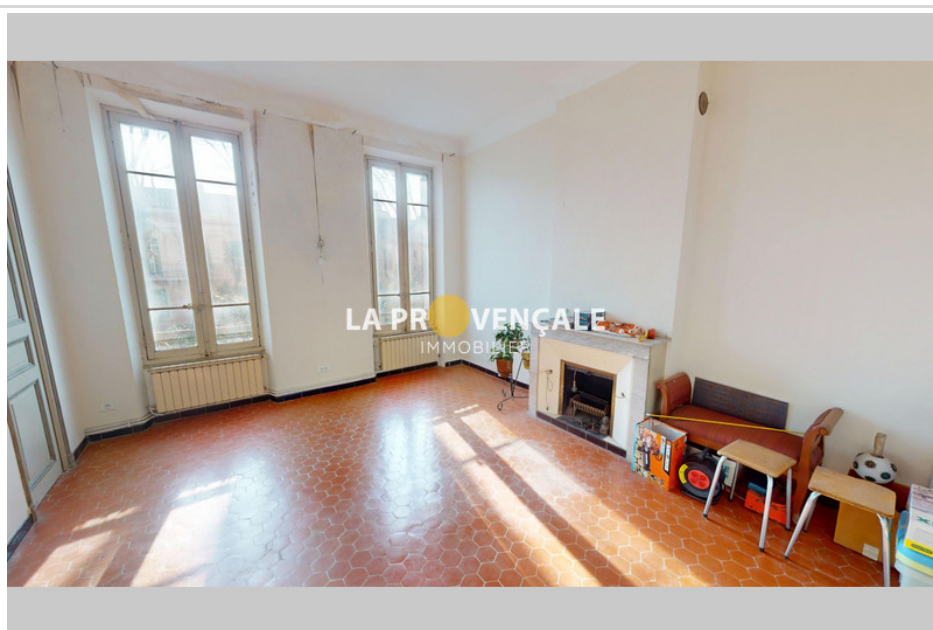

320 000 €

Contact agency

La Provençale Gréasque

2 route de la chapelle

13850 Gréasque

04 42 69 94 94 / greasque@la-provence.net

For sale mansion

7 rooms

Surface : 120 m²

Surface of the land : 247 m²

Year of construction : 1927

Exposition : Sud

View : Citadine

Hot water : Gaz

Inner condition : to renovate

External condition : GOOD

Couverture : tiling

Features :

TERRACE, OFFICE, fireplace, workshop, attic

3 bedroom

1 terrace

1 shower

1 WC

1 garage

Energy class (dpe) : D

Emission of greenhouse gases (ges) : E

Document non contractuel

22/02/2025 - Prix T.T.C

Mansion 25013 La Seyne-sur-Mer

La Seyne-Sur-Mer "83500" Your agency La Provençale Gréasque offers for sale this charming Mansion. Let yourself be seduced by this magnificent house dating from 1927, offering authentic charm and exceptional potential. With a generous surface area, it is composed on the ground floor of an elegant living room, a bright dining room, an office, and a separate kitchen. Upstairs you will find three spacious bedrooms as well as a bathroom. Finally, on the top level, a large attic offers you a superb space to arrange according to your desires! Outside, enjoy two gardens, one adjoining the living room for your moments of relaxation, and the other at the entrance to the house. A communicating garage and a workshop complete this property. Some work is needed, but this unique residence is just waiting for you to restore its splendor! A rare opportunity not to be missed! Contact us for a visit at 04.42.69.94.94. "Information on the risks to which this property is exposed is available on the Géorisques website: www.georisques.gouv.fr".

Fees and charges :

320 000 € fees included