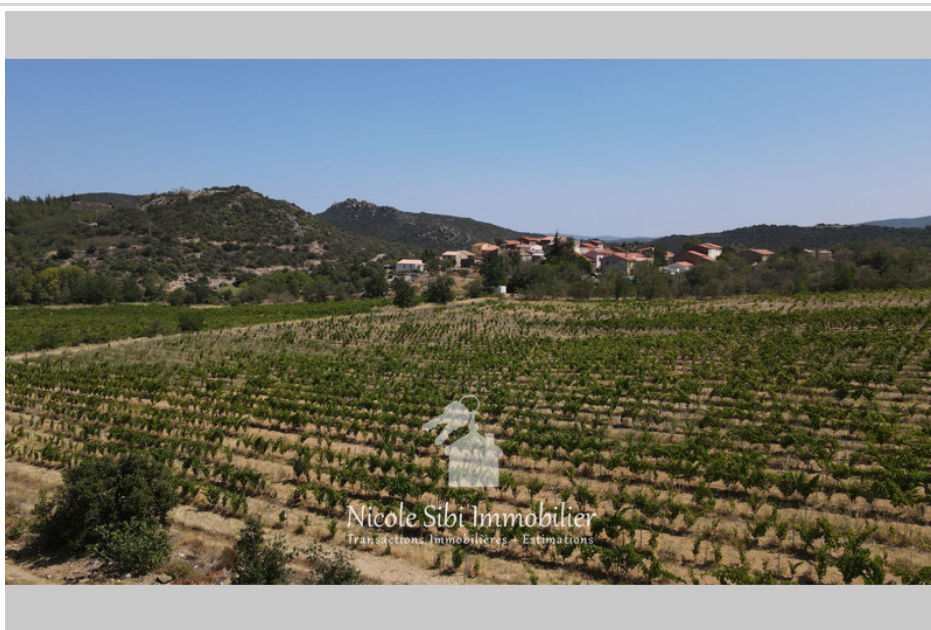

**Field appearance : flat**

**Features :**

CALM

**Agricultural land 587 Lansac**

Agricultural land of approximately 20,250 m<sup>2</sup>, composed of vines of different grape varieties, such as Grenache Noir, Carignan and Syrah in full production, good profitability, close to the village, accessible by tarmac path.