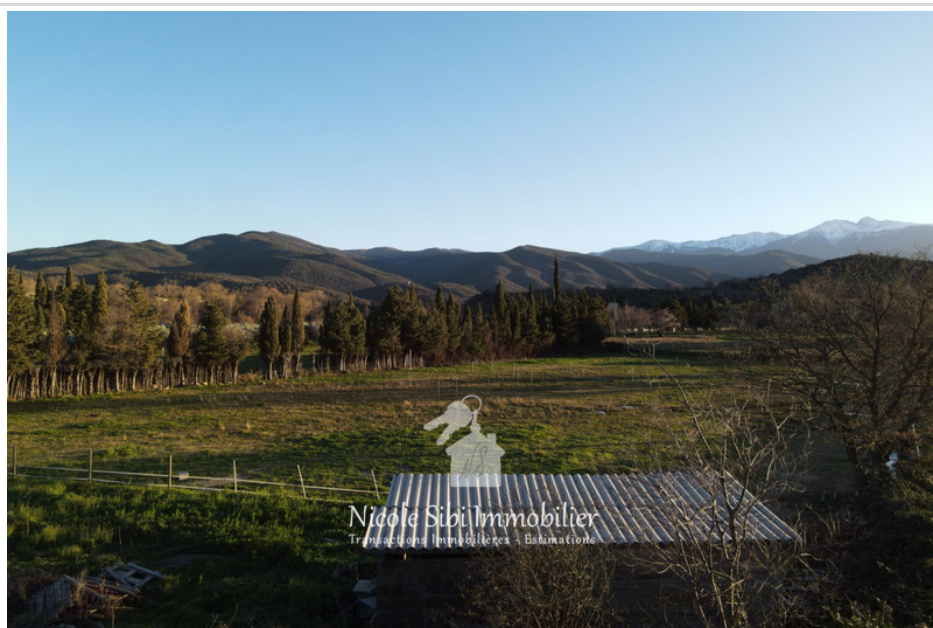

**Field appearance : flat**

**Exposition : Sud**

**View : Dégagée**

**Features :**

CALM

### Agricultural land 723 Rodès

Just 10 minutes from Ille sur Têt, discover this 4540 m<sup>2</sup> plot of land, offering a peaceful, completely flat environment, very good soil with irrigation canal, accessible by vehicle, ideal for market gardening, arboriculture or leisure activities.