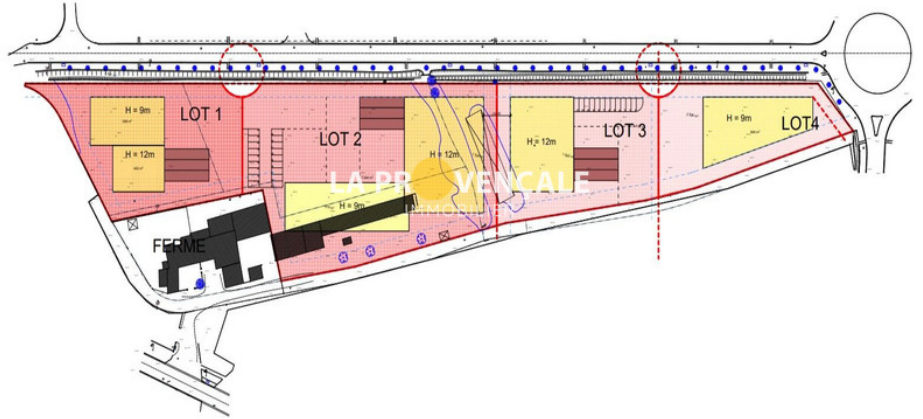

Field appearance : flat

Exposition : Nord

View : Dégagée

Features :

CALM

Land 24042 Rousset

Fees and charges :

1 210 000 € fees included