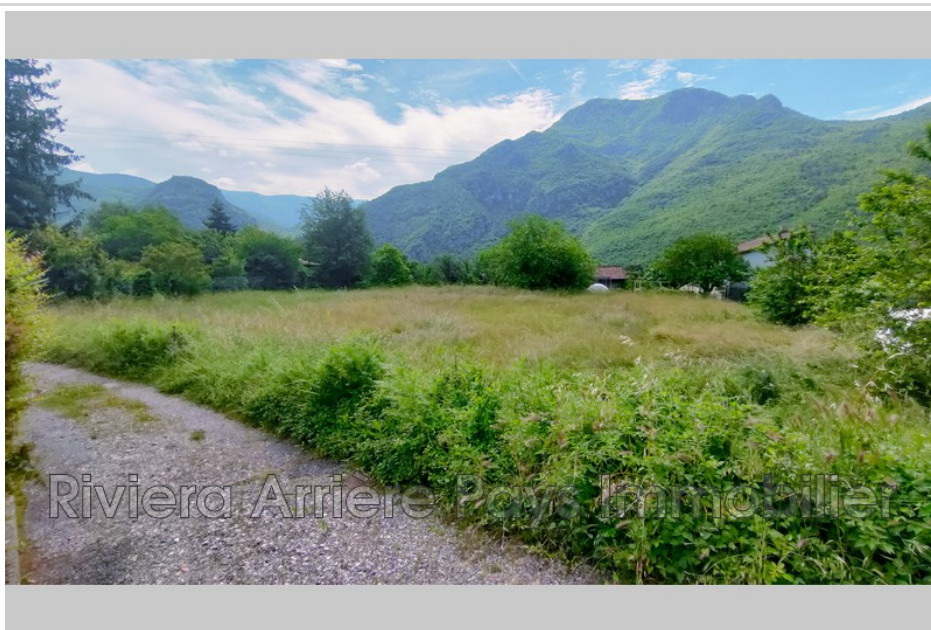

View : Montagne

Features :

Calme et ensoleillé, Transport : Bus ligne / 90, Proximité : Ecole transports en commun, Ground swimming pool, Topographie : plat, building land, raccordement tél. : OUI

Land 17 Utelle

Figaret d'Utelle: Flat building land of 1500 m² enjoying a beautiful view of the mountains, located in zone: UFB of the Metropolitan PLU, calm and sunny environment, easy access, services: water, electricity, telephone, fiber at the edge of the land. Soil and hydrogeological studies at your disposal. Free from constructor. Agency fees applied to this property are the responsibility of the seller. For more information, photos or to organize a visit, contact Cyril LHUILIER manager of the RIVIERA agency - ARRIERE-PAYS IMMOBILIER on 06 16 83 13 83 or by e-mail: contact@rapimmo.com and come and consult our site to find all our advertisements , search mandate solutions and our sponsorship offer which will allow you to earn money by sponsoring one of your loved ones , see you soon on our website, www.riviera-arrierepaysimmobilier.com