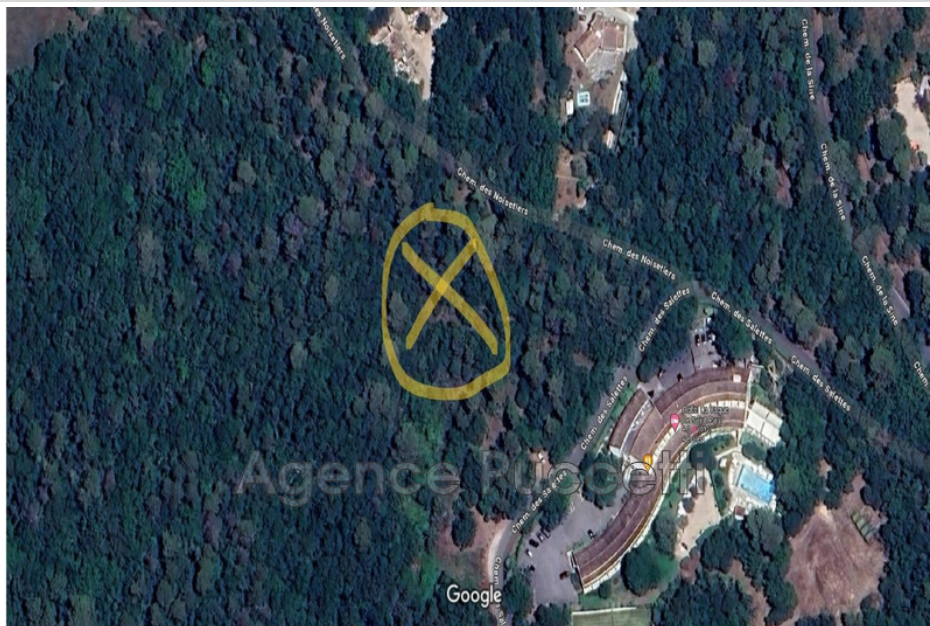

Field appearance : Vallonné

View : Boisé

Land 3113 Vence

Vence, bordering Saint Paul de Vence, near the La Vague hotel, plot of wooded terraced land not suitable for building.

Fees and charges :

35 000 € fees included